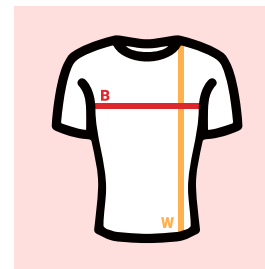

O nosso guia de tamanhos

T-shirt Unisex Regular Fit 190g

	1/2*	3/4	5/6	7/8	9/11	12/14	S	M	L	XL	XXL
B	30	33	36	39	42	45	50	53	56	59	62
W	40	43	46	51	56	63	70	72	74	76	78

T-shirt Woman Slim Fit 190g

	S	M	L	XL	XXL*
B	44	47	50	53	56
W	60	62	64	66	68

T-shirt Man Organic Regular Fit 150g

	S	M	L	XL	XXL
B	48	51	54	57	60
W	70	72	74	76	78

T-shirt Woman Organic Regular Fit 150g

	S	M	L	XL
B	44	47	50	53
W	60	62	64	66

Sweatshirt Man Regular Fit 280g

	S	M	L	XL	XXL
B	52	55.5	59	62.5	66
W	70	72	74	76	78

Sweatshirt Woman Regular Fit 280g

	S	M	L	XL
B	48	51	54	57
W	64	66	68	69