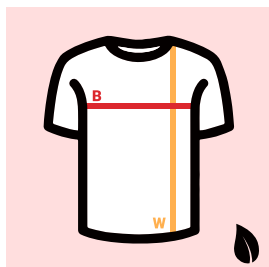

O nosso guia de tamanhos

T-shirt Unisex Regular Fit 190g

	1/2*	3/4	5/6	7/8	9/11	12/14	S	M	L	XL	XXL
B	30	33	36	39	42	45	50	53	56	59	62
W	40	43	46	51	56	63	70	72	74	76	78

T-shirt Woman Slim Fit 190g

	S	M	L	XL	XXL*
B	44	47	50	53	56
W	60	62	64	66	68

T-shirt Man Organic Regular Fit 150g

	S	M	L	XL	XXL
B	48	51	54	57	60
W	70	72	74	76	78

T-shirt Woman Organic Regular Fit 150g

	S	M	L	XL
B	44	47	50	53
W	60	62	64	66

Sweatshirt Man Regular Fit 280g

	S	M	L	XL	XXL
B	52	55.5	59	62.5	66
W	70	72	74	76	78

Sweatshirt Woman Regular Fit 280g

	S	M	L	XL
B	48	51	54	57
W	64	66	68	69