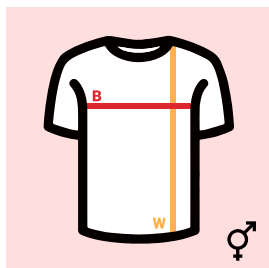

O nosso guia de tamanhos

T-shirt Unisex Regular Fit 190g

	1/2*	3/4	5/6	7/8	9/11	12/14	S	M	L	XL	XXL
B	30	33	36	39	42	45	50	53	56	59	62
W	40	43	46	51	56	63	70	72	74	76	78

T-shirt Woman Slim Fit 190g

	S	M	L	XL	XXL*
B	44	47	50	53	56
W	60	62	64	66	68

T-shirt Man Organic Regular Fit 150g

	S	M	L	XL	XXL
B	48	51	54	57	60
W	70	72	74	76	78

T-shirt Woman Organic Regular Fit 150g

	S	M	L	XL
B	44	47	50	53
W	60	62	64	66

Sweatshirt Man Regular Fit 280g

	S	M	L	XL	XXL
B	52	55.5	59	62.5	66
W	70	72	74	76	78

Sweatshirt Woman Regular Fit 280g

	S	M	L	XL
B	48	51	54	57
W	64	66	68	69